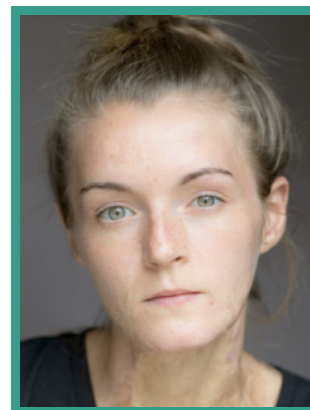

Vicky Knight

FEATURE FILM

PRODUCTION (ROLE)	COMPANY	PROJECT DETAILS
SILVER HAZE (Franky)	Emu Film	Dir. Sacha Polak
DIRTY GOD (Jade)	A Private View	Dir. Sacha Polak

SHORT FILM

PRODUCTION (ROLE)	COMPANY	PROJECT DETAILS
MIU MIU WOMAN'S TALES (Model)	Somesuch	Dir. Lynn Ramsey